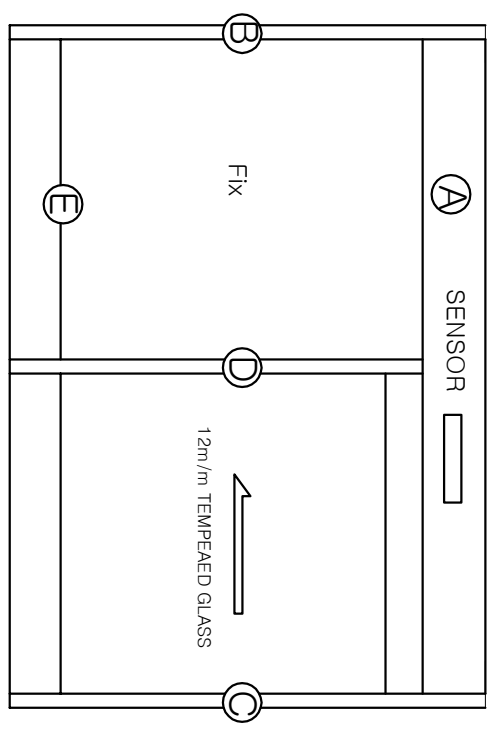

Architectural Plan(Single door set-up diagram)

PROJECT TITLE

AUTOMATIC DOOR

Special note

Approval	Electricity
Approval	
Design test	
Design	
Drawn	
Date of Preparation	
DATE	
SCALE	
Name of drawings	
Single door set-up diagram	
Class Number	
Drawing Number	
Woonsung Auto Door Co.,Ltd. As 86 (Seongsu-dong 2-gil) Seongdong-gu, Seoul, Korea. TEL : 82-2-2205-1010 FAX : 82-2-2205-1020	