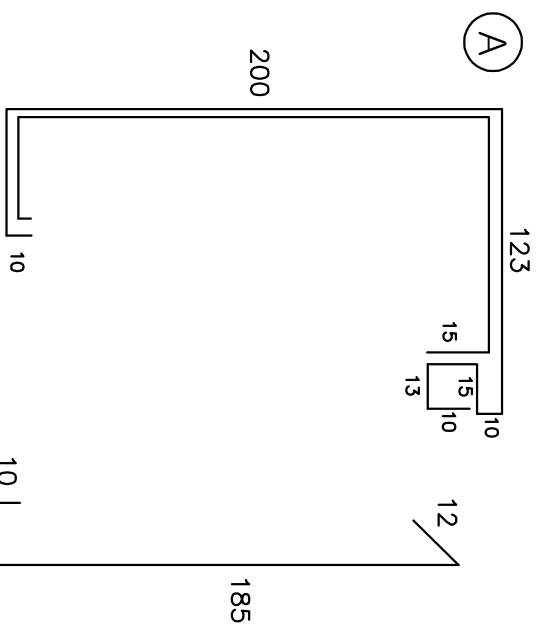

Architectural Plan(Single door set-up diagram)

PROJECT TITLE

AUTOMATIC DOOR

Special note

Approval	Electricity
Approval	
Design test	
Design	
Drawn	
Date of Preparation	
DATE	
SCALE	
Name of drawings	
Single door set-up diagram	
Class Number	
Drawing Number	
Woonsung Auto Door Co.,Ltd. As 86 (Seongsu-dong 2-gil) Seongdong-gu, Seoul, Korea. TEL : 82-2-2205-1010 FAX : 82-2-2205-1020	